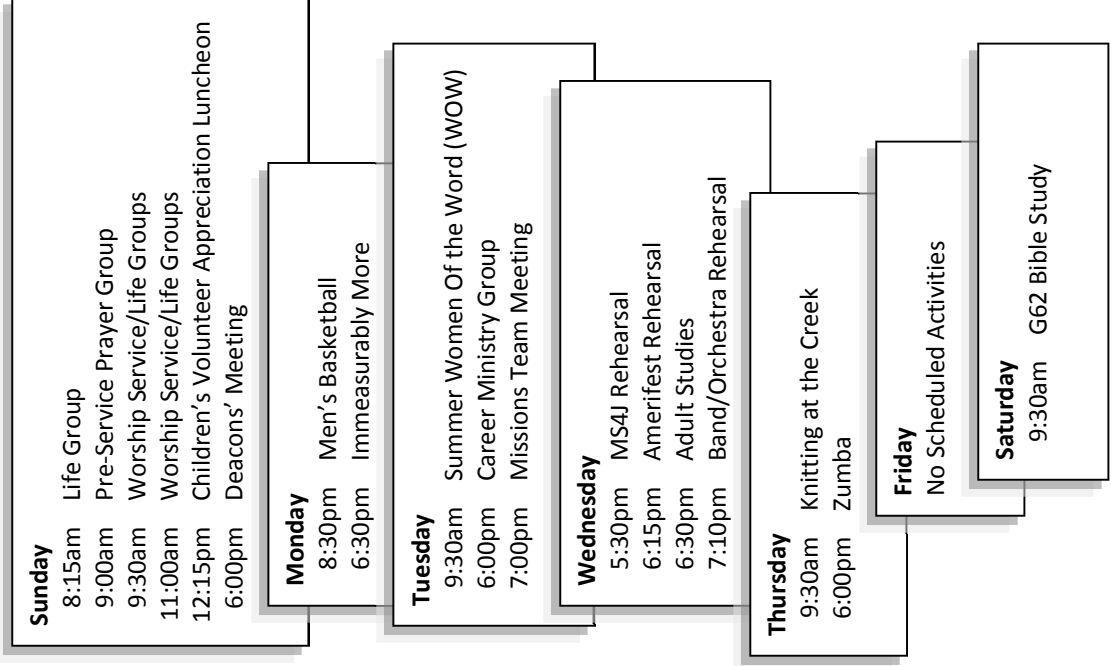

June 9, 2013

This Week's Opportunities

Child Dedication

The next child dedication is during both morning services on Sunday, June 16. If you would like to participate, sign up online at www.springcreekonline.com. You do not need to be a Spring Creek member to participate. The deadline is TODAY.

Upward Soccer

Upward Soccer Fall Season - Soccer league for K5-3rd grade students runs September-October. The cost is \$90. For registration and information go to the Upward Soccer page of the church website. Please contact Mike Poelzer (mpoelzer@springcreekonline.com) with any questions.

Women's Ministry

Summer WOW – Don't miss this great Beth Moore video series, "Mercy Triumphs" a study of the book of James. Tuesday morning session starts this Tuesday, June 11, 9:30am to 11:00am. For more information visit the women's page at www.SpringCreekOnline.com.