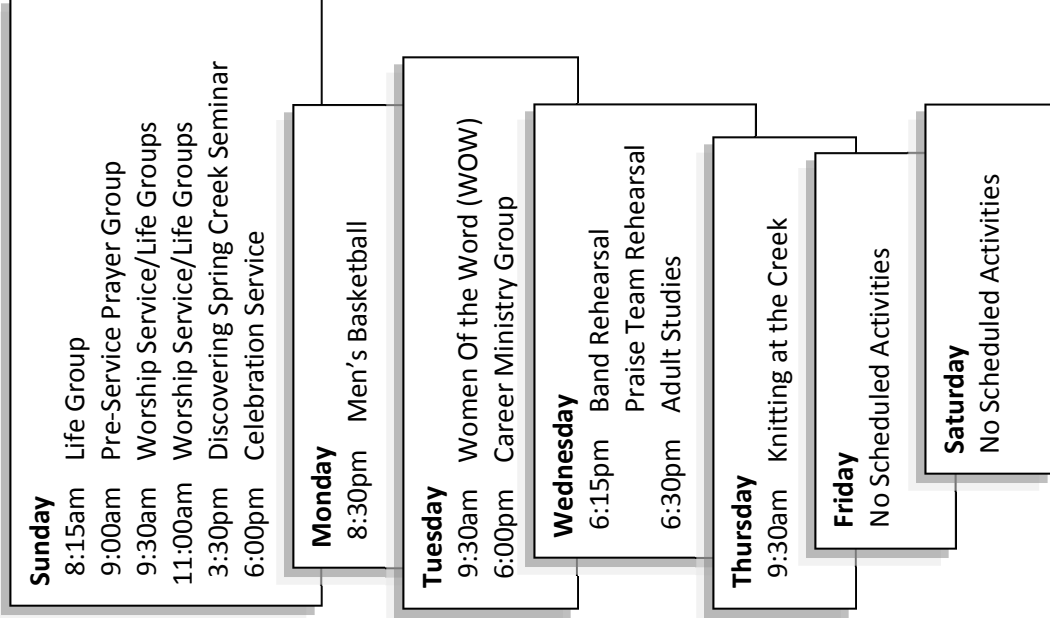

July 21, 2013

This Week's Opportunities

Children's Ministry

School supplies are on sale now! Please consider donating the following items to KidsCreek this year. Greatest needs include: Glue Sticks, Washable Markers, Index Cards, Sandwich Size Ziplock-type Bags, Colored Pencils. Other needs include: Glue, Pens, Stickers, Scotch Tape & Masking Tape, 3 clasp paper folders, sticky notes. Donations will be collected in a marked bin near the Welcome Desk in the children's wing.

Upward Soccer

Fall Season – Soccer league for K5-3rd grade students runs September-October. The cost is \$90.00. For registration and more information go to the Upward Soccer page of the church website at www.SpringCreekOnline.com.

Seniors

3rd Friday Senior Lunch – Join area seniors for a scrumptious, homemade lunch on Friday, August 16 at 11:30am followed by a delightful musical presentation. Register online at www.SpringCreekOnline.com.